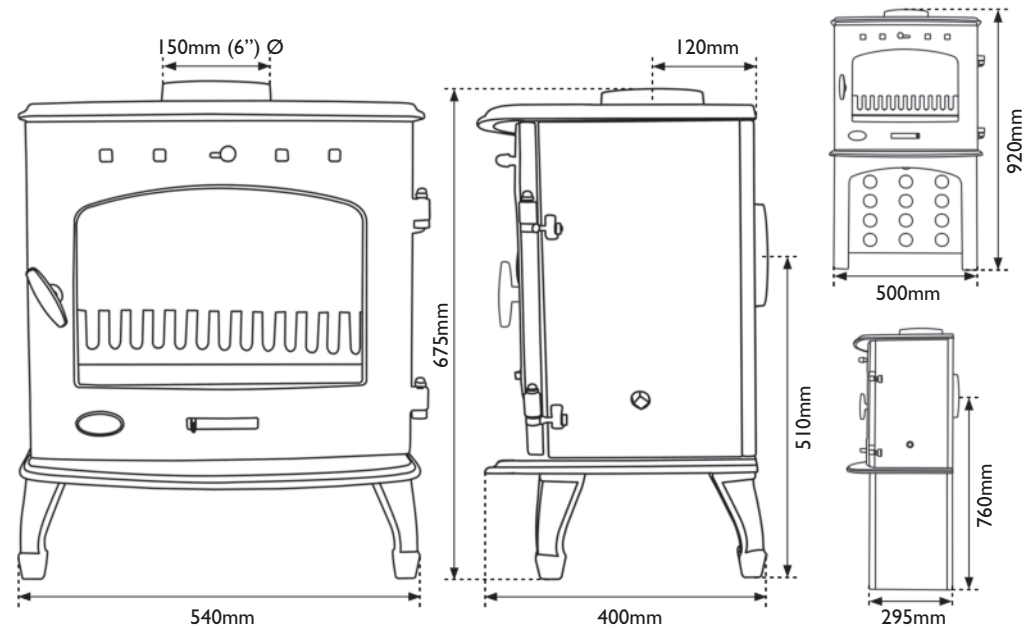

Carron Stove (7.3kW) Specifications

Carron (7.3kw)	Wood Fuel	Smokeless Fuel
Nominal output	7.3kW	6.6kW
Efficiency	79.3%	71.5%
CO at 13% O₂	0.33%	0.31%
Flue temperature	309°C	279°C
Flue gas mass flow	5.0g/s	7.4g/s
Flue draught	12Pa	12Pa
Weight of stove	89.4kg	89.4kg
Flue required	6"	6"
IMPORTANT! Clearances must be adhered to. Failure to do so will damage the stove & invalidate warranty.		
Hearth temperature	73.0°C	73.0°C
Clearances to:-	Side (mm)	Rear (mm)
Combustibles	400	500
Non combustibles	150	150

Commission Delegated Regulation (EU) 2015/1187 Energy Labelling of Local Space Heaters	
Supplier's Name or Trademark:	JIG UK Ltd
Supplier's Model Identifier:	Carron Cast Iron Stove
Energy Efficiency Class of Model:	A
Nominal Heat Output to Room (kW):	7.3
Nominal Heat Output to Water (kW):	n/a
Net Efficiency (%):	79.3
Energy Efficiency Index (%):	106