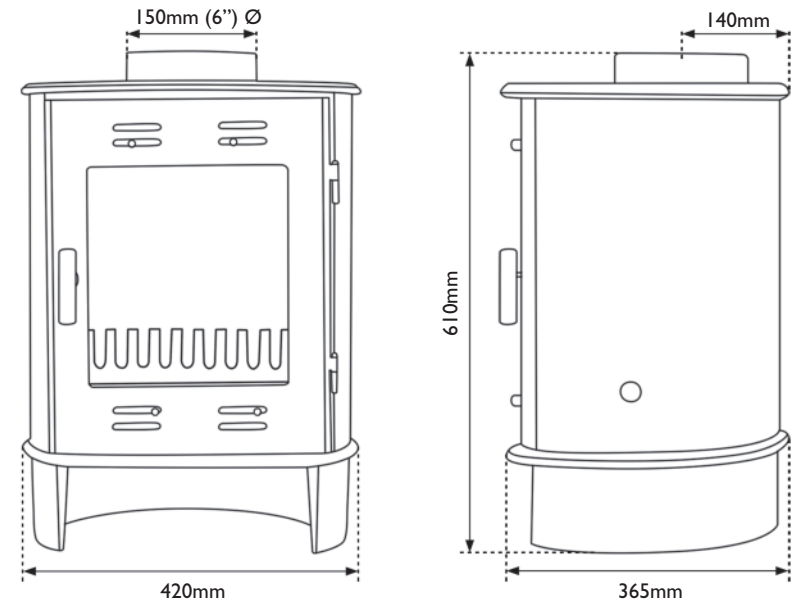

Dante Stove (5kW) Specifications

Dante (5kw)	Wood Fuel	Smokeless Fuel
Nominal output	5kW	4.5kW
Efficiency	76.9%	67.7%
CO at 13% O2	0.64%	0.46%
Flue temperature	268°C	252°C
Flue gas mass flow	4.0g/s	7.1g/s
Flue draught	12Pa	12Pa
Weight of stove	70.5kg	70.5kg
Flue required	6"	6"
Hearth temperature	68.6°C	68.6°C
IMPORTANT! Clearances must be adhered to. Failure to do so will damage the stove & invalidate warranty.		
Clearances to:-	Side (mm)	Rear (mm)
Combustibles	400	400
Non combustibles	150	100

Commission Delegated Regulation (EU) 2015/1187 Energy Labelling of Local Space Heaters	
Supplier's Name or Trademark:	JIG UK Ltd
Supplier's Model Identifier:	Carron Dante SE Wood Stove Carron Dante Multifuel Stove
Energy Efficiency Class of Model:	A
Nominal Heat Output to Room (kW):	5.0
Nominal Heat Output to Water (kW):	n/a
Net Efficiency (%):	76.9
Energy Efficiency Index (%):	103