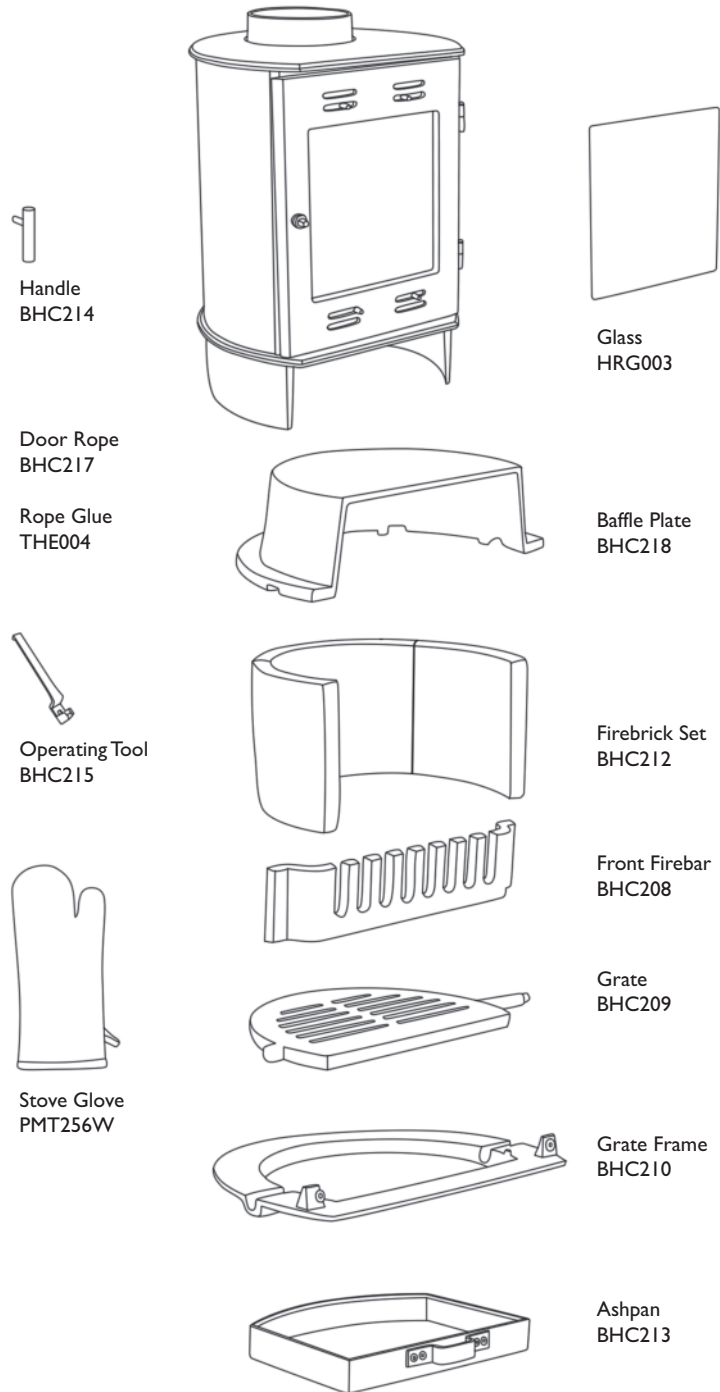

Dante Stove (5kW) Spares