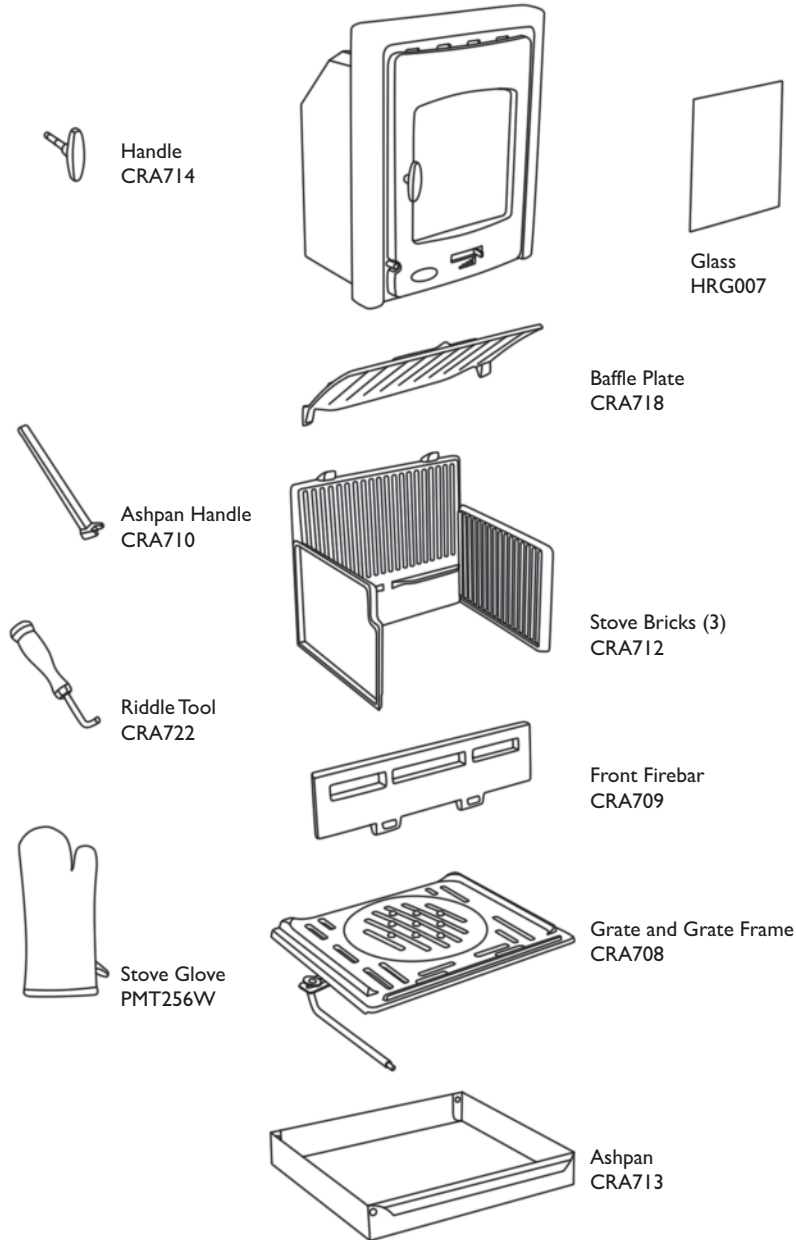

Carron Darwin Stove (5kW) Spares