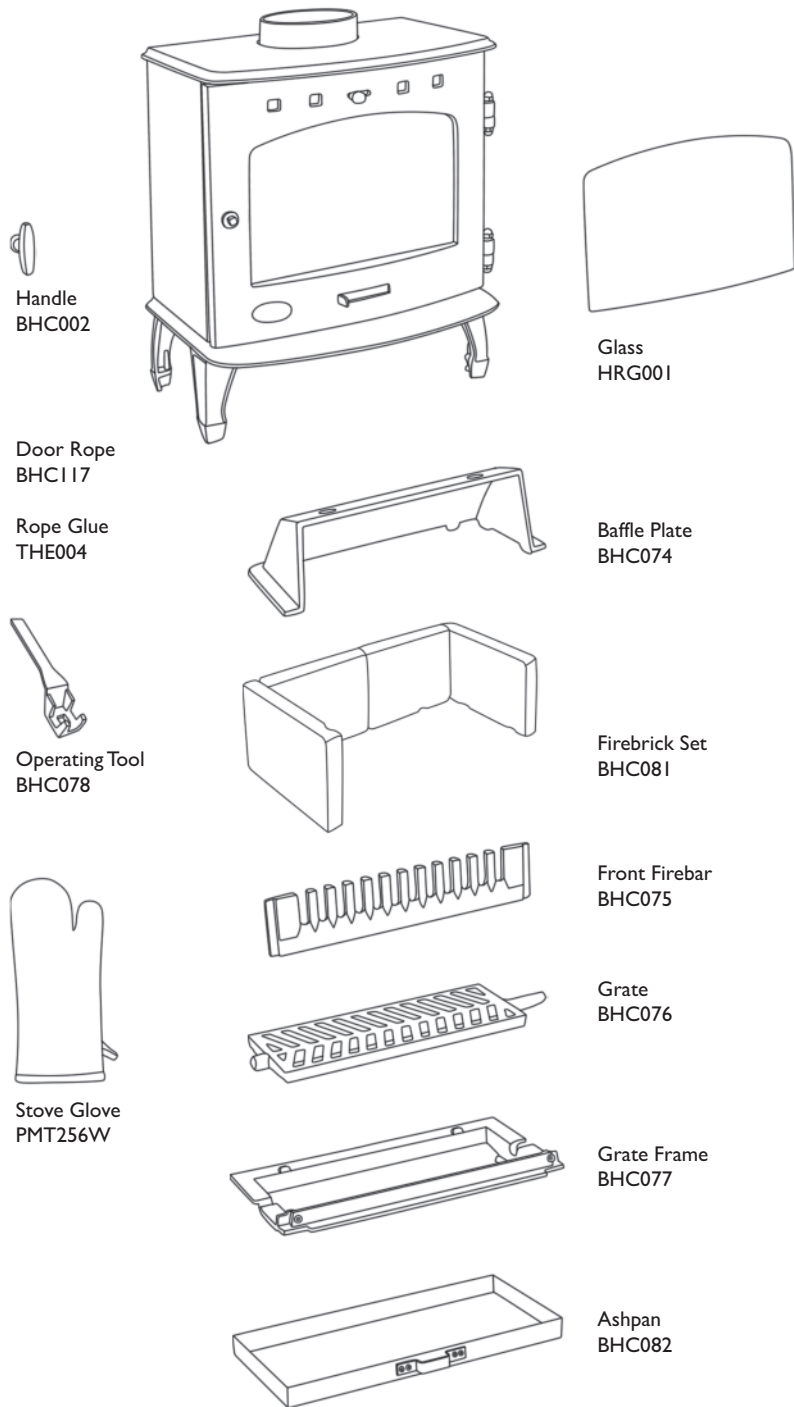

Carron Stove (7.3kW) Spares