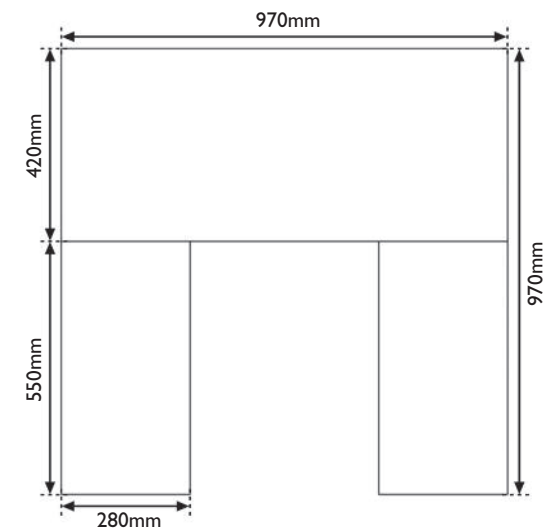

Stove Hearth and Back Panel Specifications

HEF427 Honed Black Granite 3 Piece Back Panel