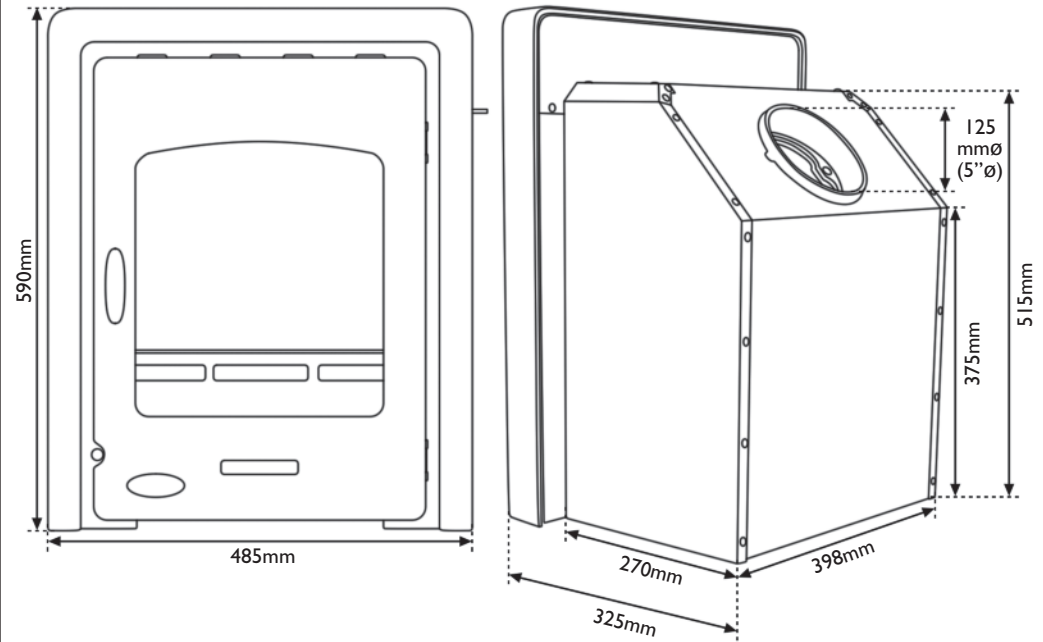

Carron Darwin Stove (5kW) Specifications

Carron (4.7kW)	Wood Fuel	Smokeless Fuel
Nominal output	4.7kW	5kW
Efficiency	78.5%	75.7%
CO at 13% O2	0.28%	0.18%
Flue temperature	295°C	306°C
Flue gas mass flow	5.0g/s	5.0g/s
Flue draught	12Pa	12Pa
Weight of stove	87.0kg	87.0kg
Flue required	5"	5"

IMPORTANT!		
Clearances must be adhered to. Failure to do so will damage the stove & invalidate warranty.		
Clearances to:-	Side (mm)	Above (mm)
Combustibles	350	600*

Commission Delegated Regulation (EU) 2015/1187 Energy Labelling of Local Space Heaters	
Supplier's Name or Trademark:	JIG UK Ltd
Supplier's Model Identifier:	Carron Darwin 5kW Inset Stove
Energy Efficiency Class of Model:	A
Nominal Heat Output to Room (kW):	4.7
Nominal Heat Output to Water (kW):	n/a
Net Efficiency (%):	78.5
Energy Efficiency Index (%):	105

* If the mantle-piece protrudes further than 100mm from the fireplace, then it will be necessary to have further clearance to the top of the stove.

The distance the mantle protrudes past the 100mm should be added to the clearance.

For example, if the mantle protrudes 200mm, the clearance to the mantle should be 700mm.

Warranty

Carron Stoves are supplied with a 3 year stove body and 1 year inner components warranty. This warranty does not cover items considered consumables. These items include door glass, fire bricks, fire rope and grates. The use of incorrect fuels would invalidate this warranty. This appliance must be installed by a HETAS engineer. Proof of purchase and certificate of installation would be required in the case of a warranty claim. Due to limitations of the printing process, colour reproduction of enamel stoves may vary slightly from those shown. Please consult your local stockist for more accurate colour matching. Occasionally the enamel finish can show a crazing/cracking effect on the surface of the stove during use. This effect will normally lessen as the stove cools and should not be considered a defect. This crazing effect can be made worse by incorrect fuel or over-fueling.