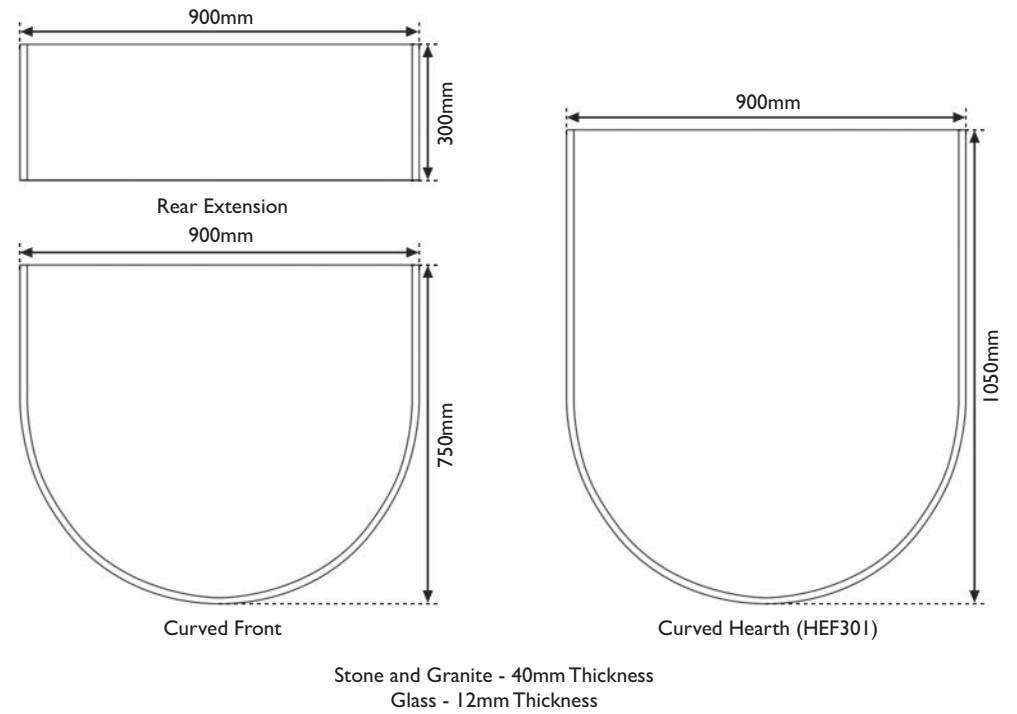

Stove Hearth and Back Panel Specifications

HEF427 Honed Black Granite 3 Piece Back Panel